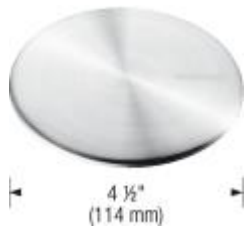

3½" CapFlow strainer cover
Stainless steel (fits all BLANCO
strainers)
517666