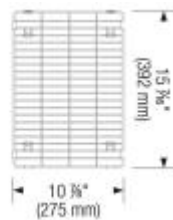

Elevated Grid

406346