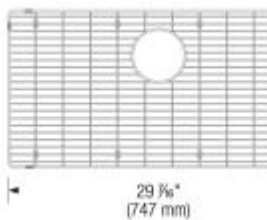

Optional Accessories

Super Single Grid

406347